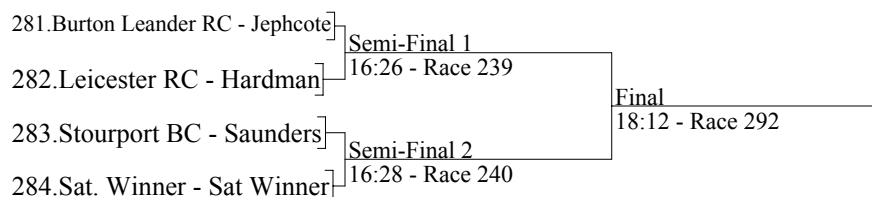

52. Women's Senior 4 Single Sculls

Kindly sponsored by
Clwyd Compounders