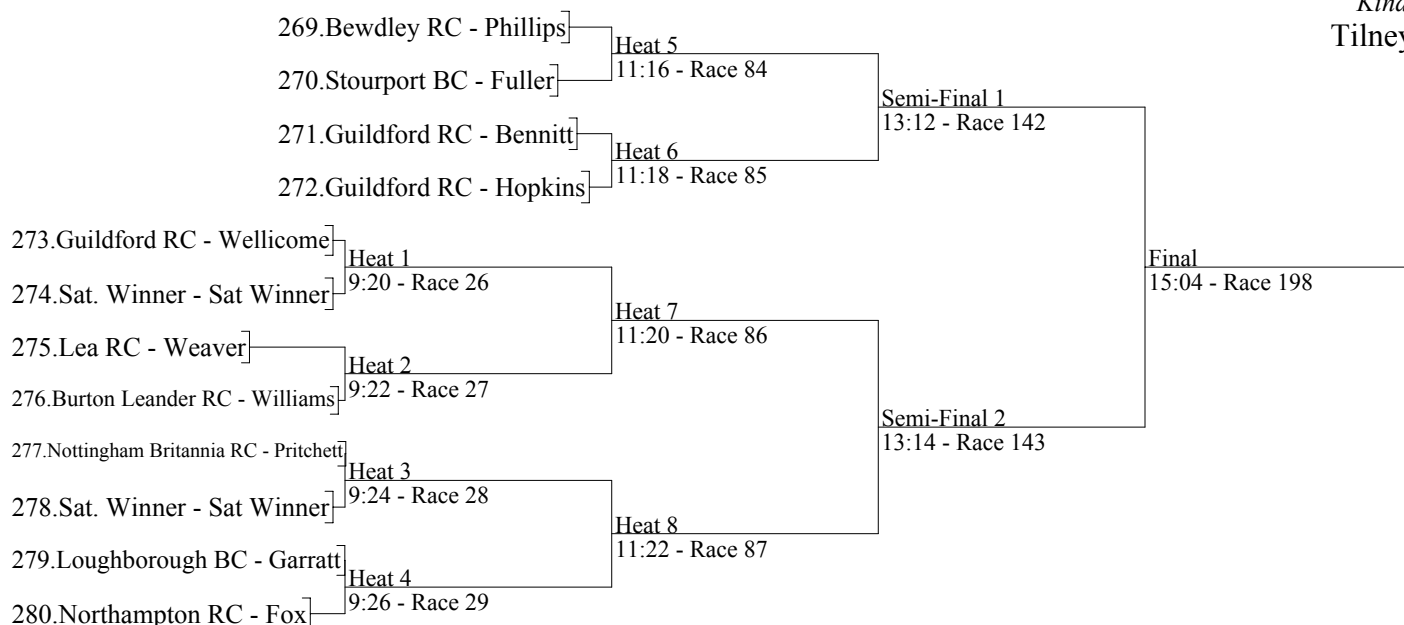

51. Open Senior 4 Single Sculls

Kindly sponsored by
Tilney Investments