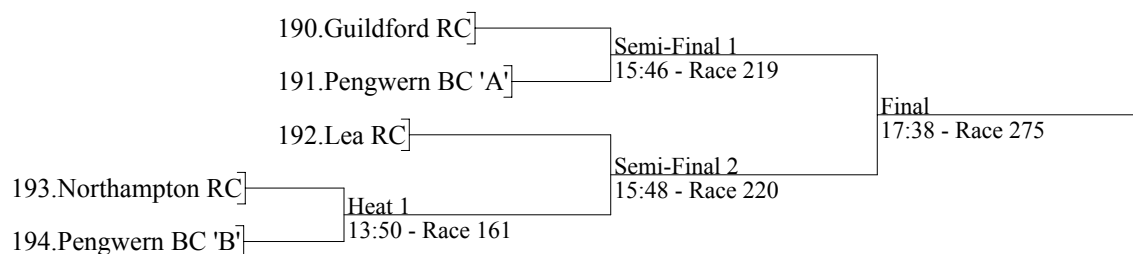

30. Mixed Senior 4 Double Sculls

Kindly sponsored by
Manser Antiques