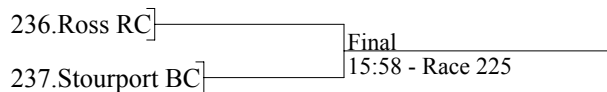

42. Women's Junior 14a Double Sculls

Kindly sponsored by
Miller Evans