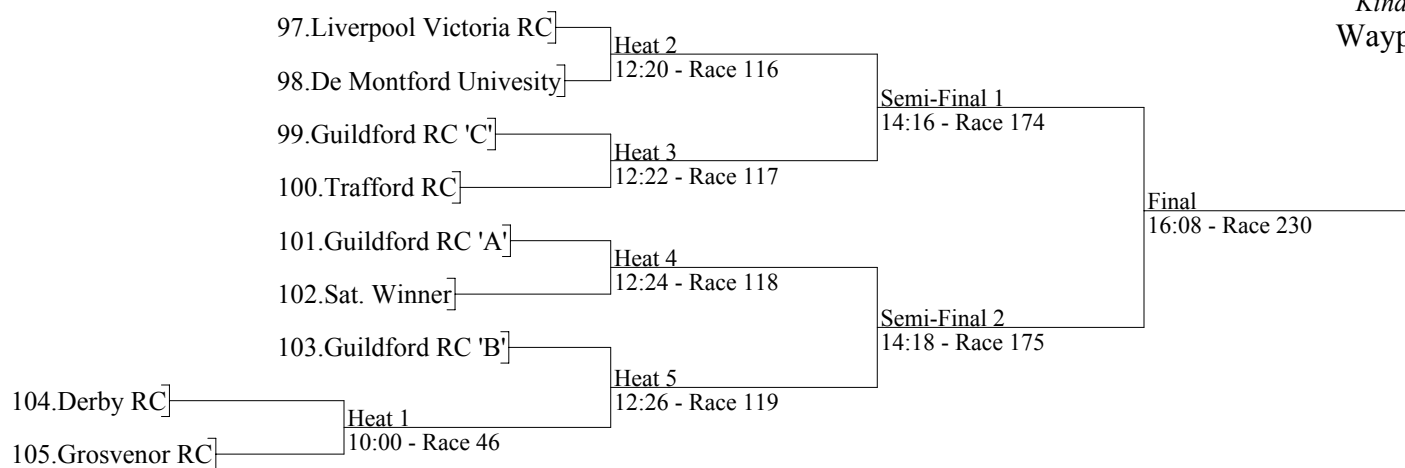

13. Women's Senior 4 Coxed Fours

Kindly sponsored by
Waypoint Systems