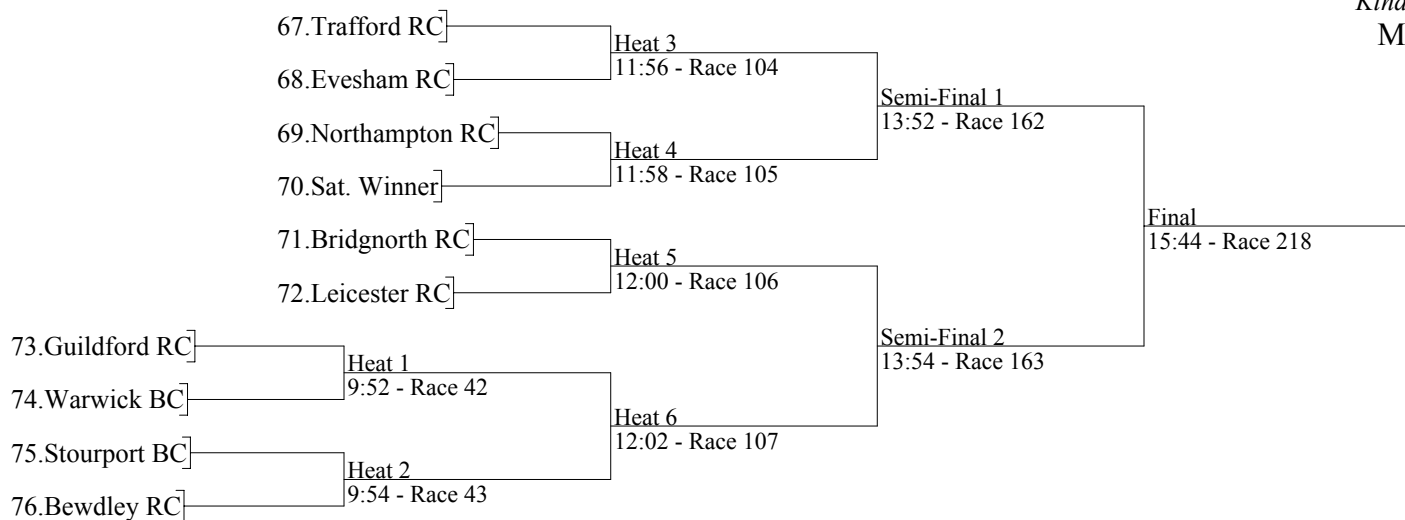

10. Open Senior 3 Coxed Fours

Kindly sponsored by
Mercedes Benz