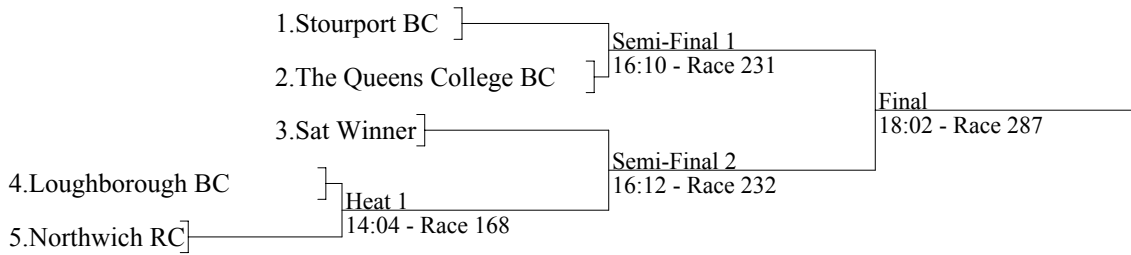

Shrewsbury Regatta

Sunday 14 May 2006 - 600m Upstream

1. Open Senior 2 Eights

Kindly sponsored by
Taylor Engineering & Plastics