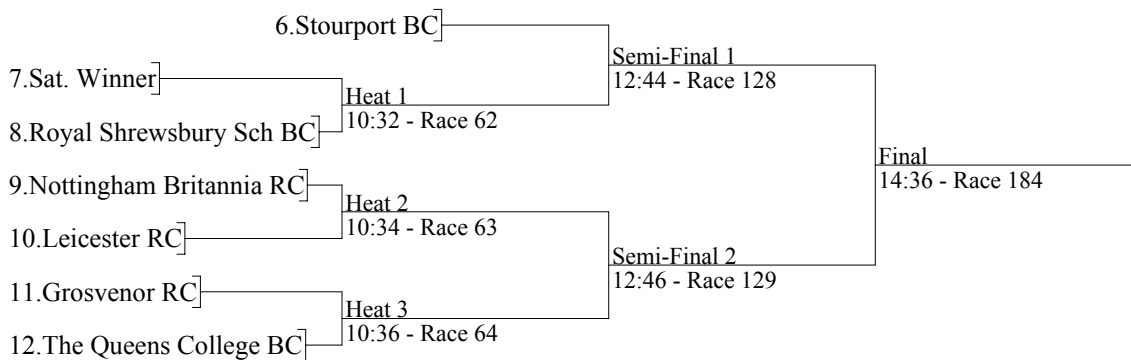

2. Open Senior 3 Eights

Kindly sponsored by
Clwyd Compounders