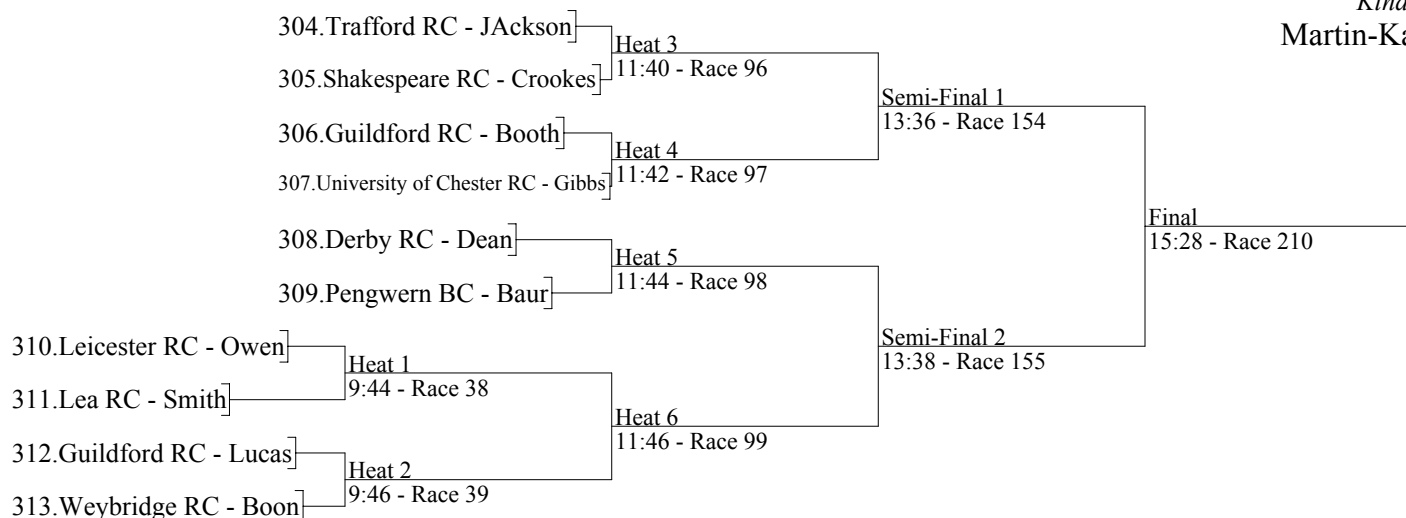

55.Women's Novice Single Sculls

Kindly sponsored by
Martin-Kaye Solicitors