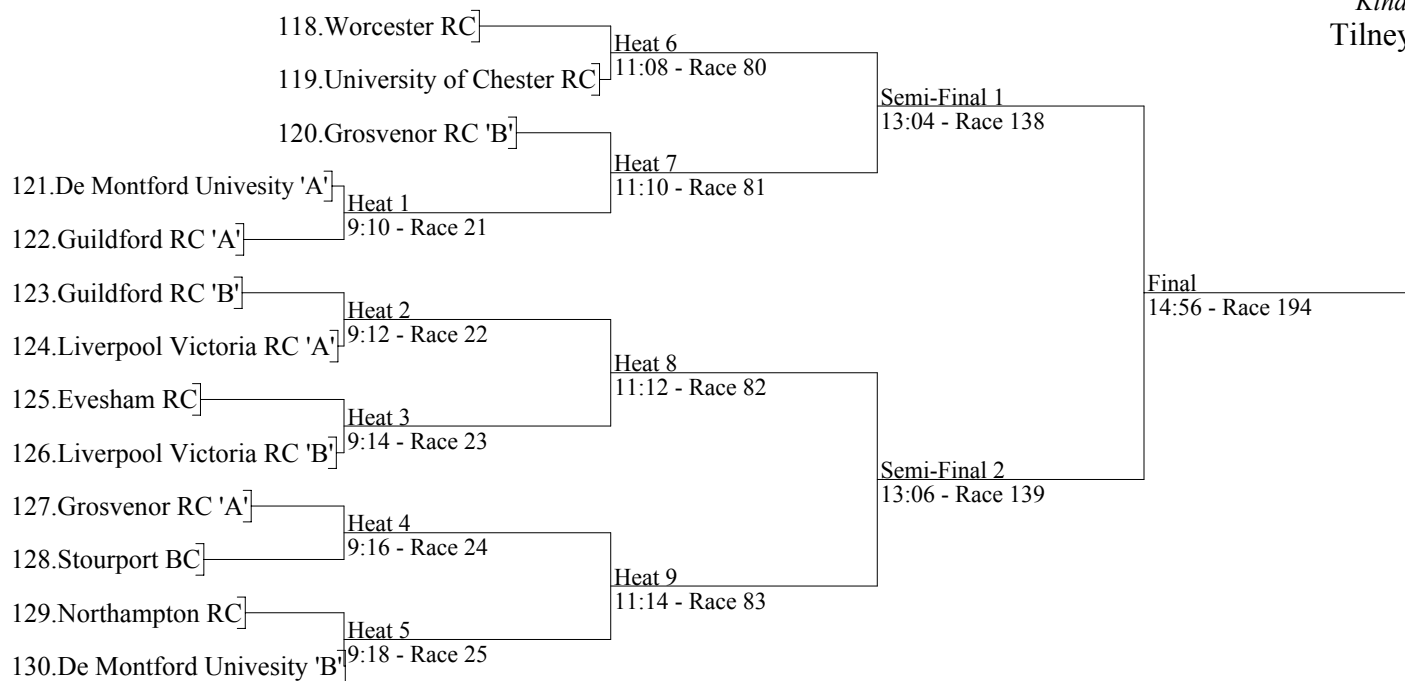

15. Women's Novice Coxed Fours

Kindly sponsored by
Tilney Investments