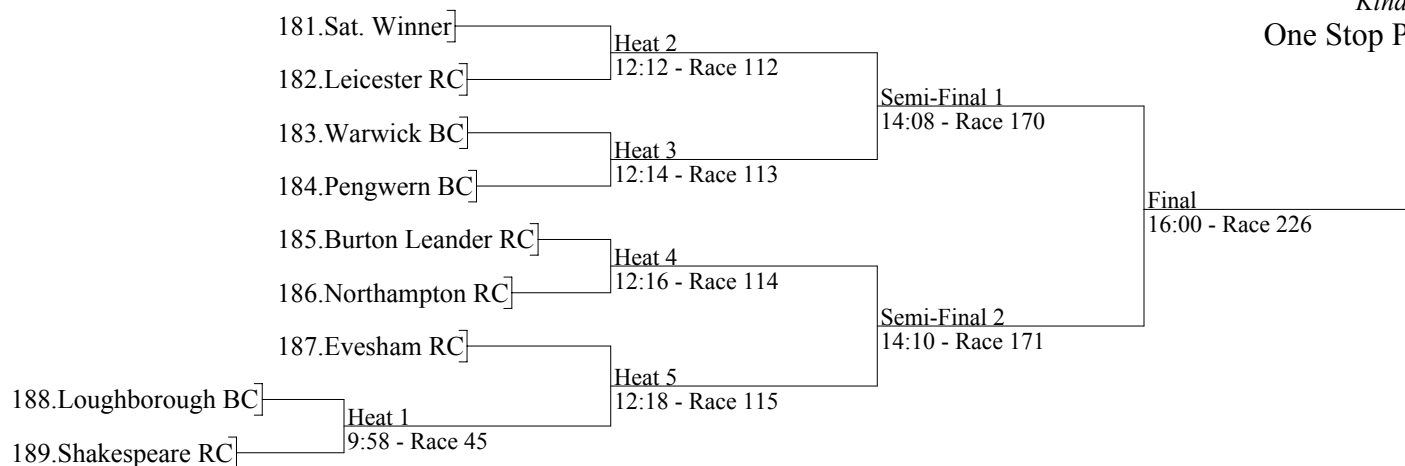

29. Women's Senior 4 Double Sculls

Kindly sponsored by
One Stop Property Shop