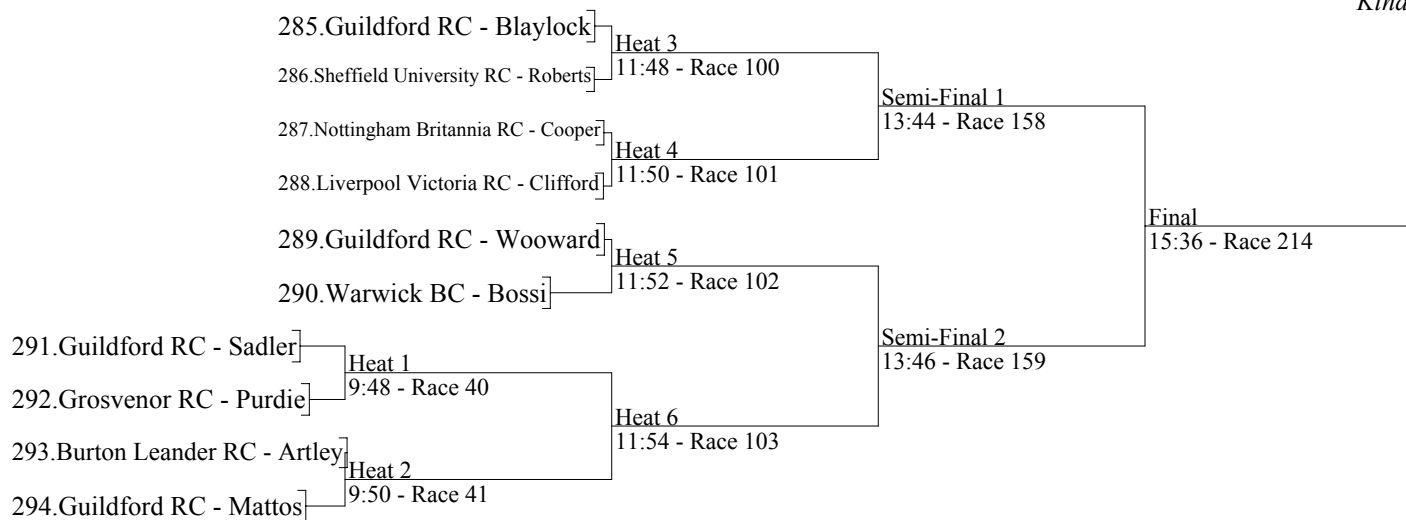

53.Open Novice Single Sculls Div A

Kindly sponsored by
Severn Trent