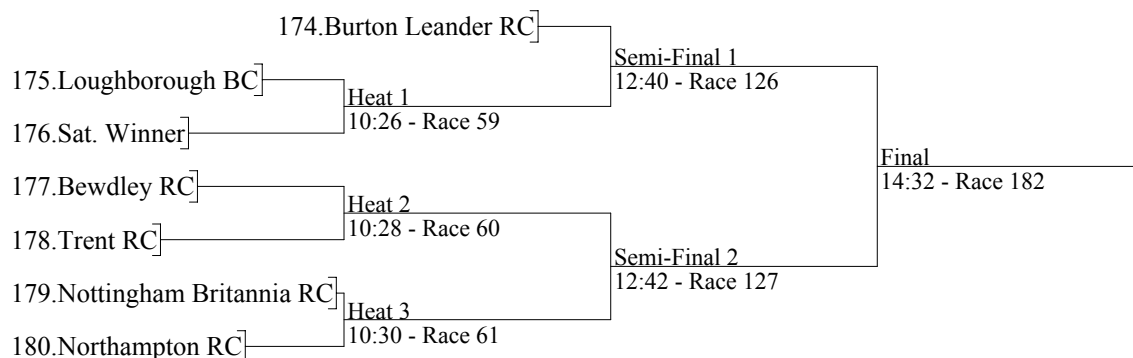

28. Open Senior 4 Double Sculls

Kindly sponsored by
Mount House Care Home