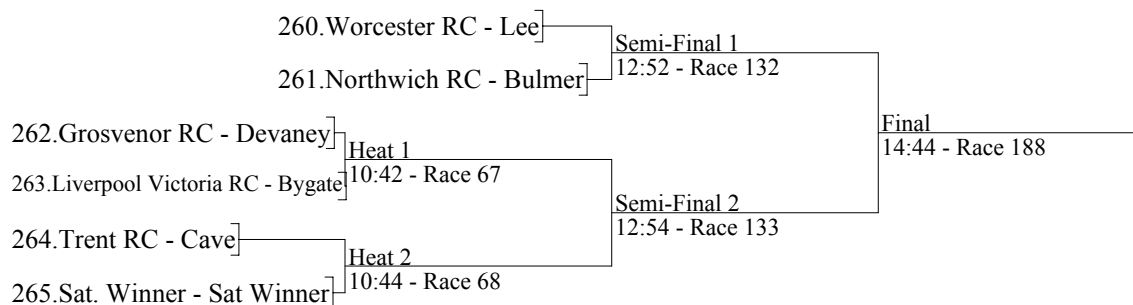

49. Open Senior 3 Single Sculls

Kindly sponsored by
Creative Digital Printing