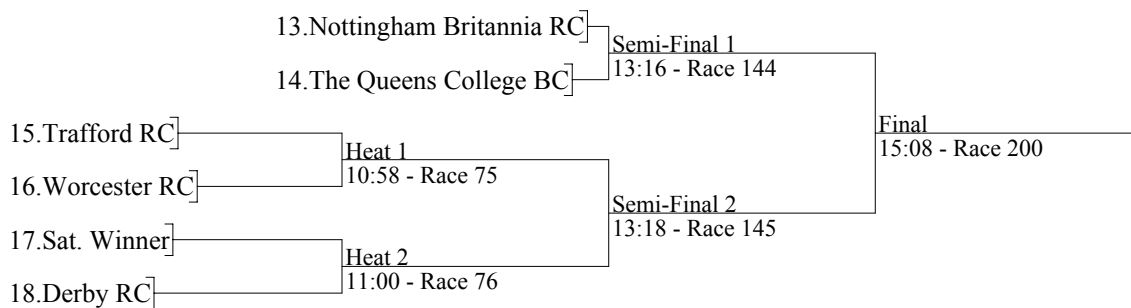

3. Women's Senior 3 Eights

Kindly sponsored by
Severn Trent