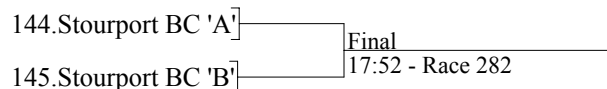

20. Open Junior 18 Quad

Kindly sponsored by
Cornhouse