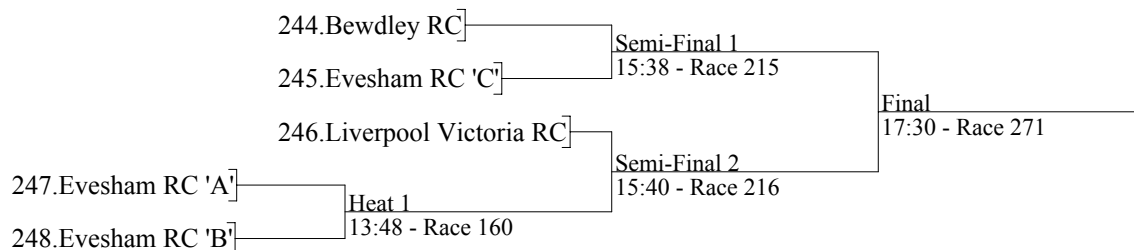

45. Open Junior 15b Double Sculls

Kindly sponsored by
Soulton Hall