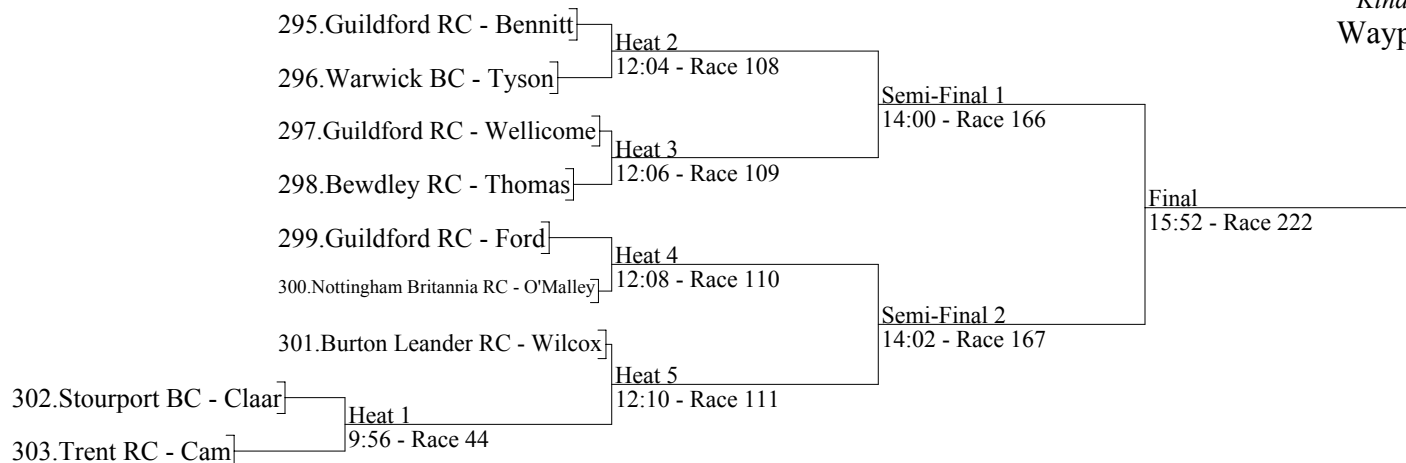

54.Open Novice Single Sculls Div B

Kindly sponsored by
Waypoint Systems