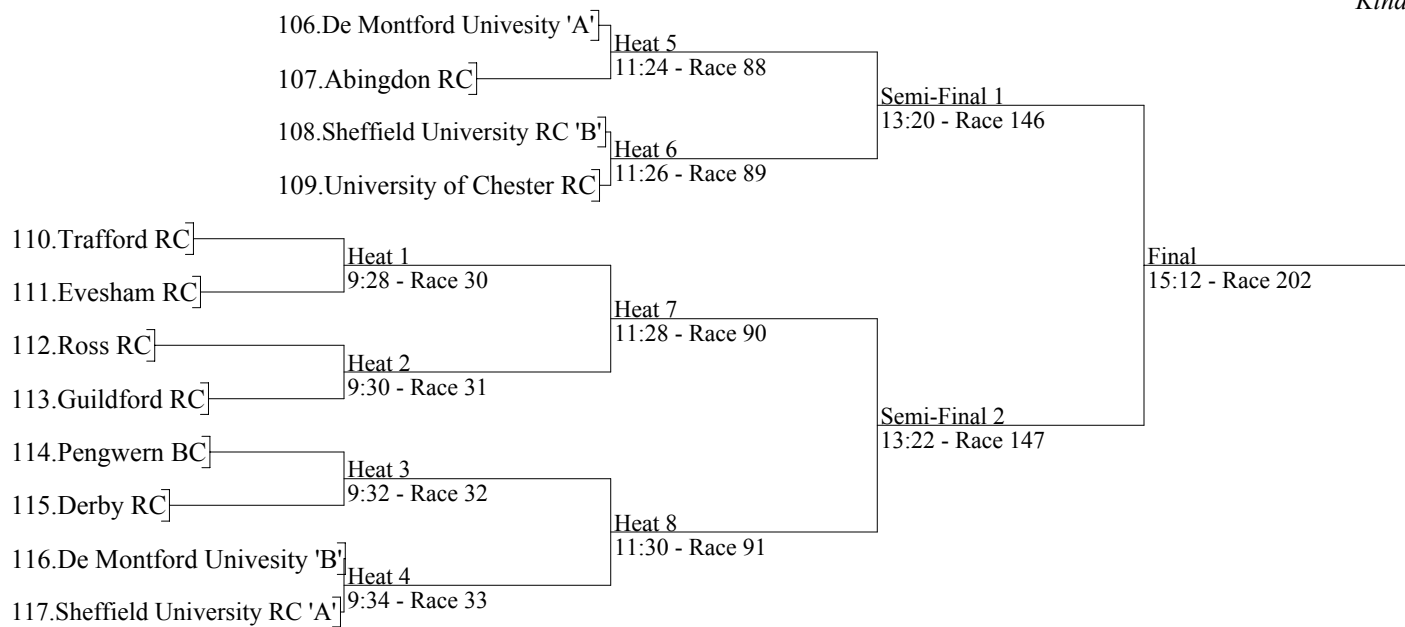

14. Open Novice Coxed Fours

Kindly sponsored by
Caterpillar