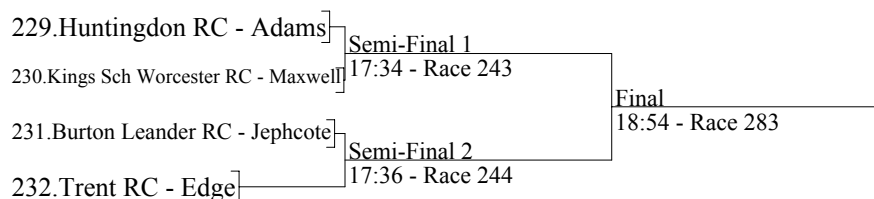

Kindly sponsored by
Oberon

41. Women's Junior 15a Double Sculls

Kindly sponsored by
Salopian Sports

42. Open Junior 15b Double Sculls

Kindly sponsored by
Miller Evans

43. Open Senior 1 Single Sculls

Kindly sponsored by
Dave Mellor cycles