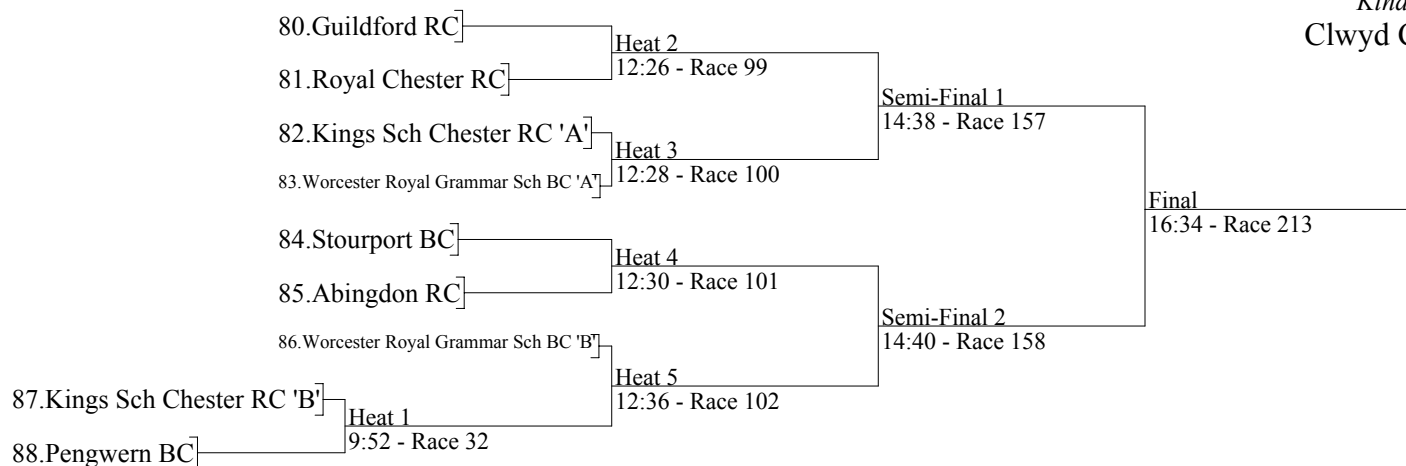

17. Open Senior 4 Coxed Fours

*Kindly sponsored by
Clwyd Compounders*