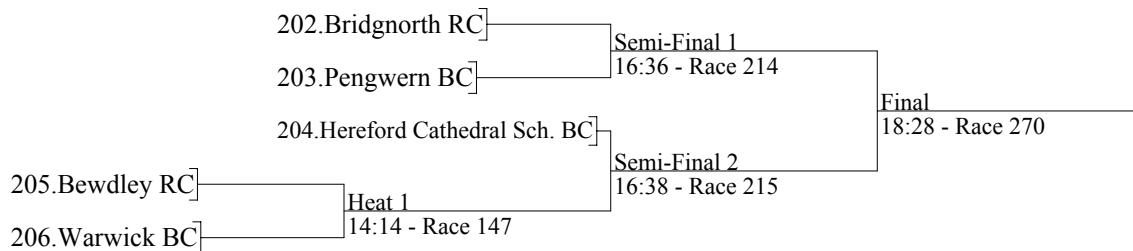

Kindly sponsored by
Clwyd Compounders

35. Open Veteran 'D' Double Sculls

Kindly sponsored by
The Salopian Bar

36. Open Junior 18 Double Sculls

Kindly sponsored by
Jane Dyas

37. Women's Junior 18 Double Sculls