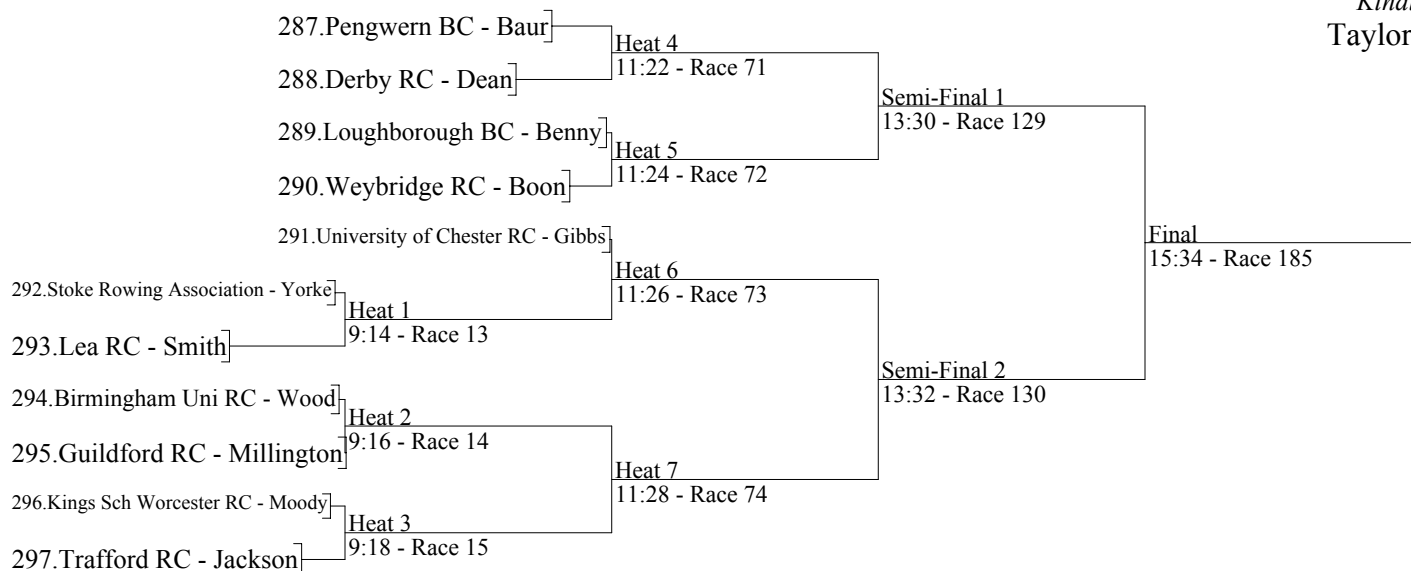

51. Women's Novice Single Sculls

Kindly sponsored by
Taylor Engineering