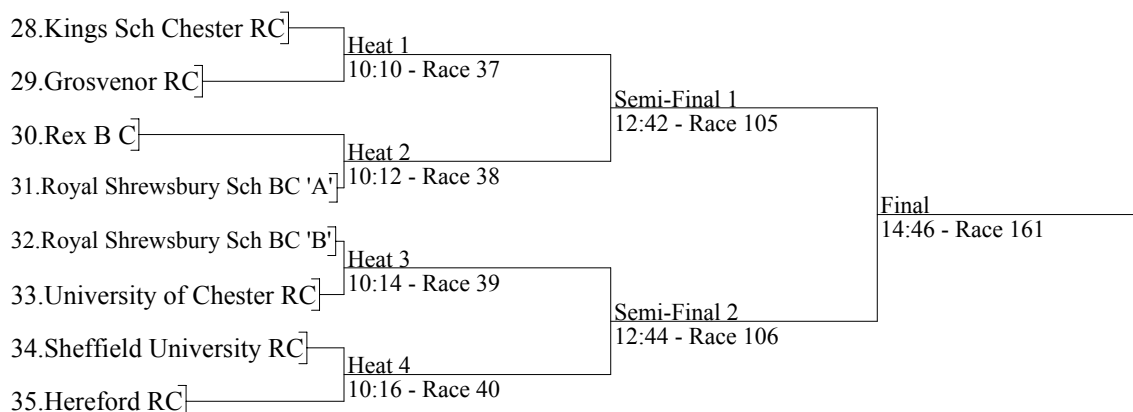

8. Open Novice Eights

Kindly sponsored by
Caterpillar