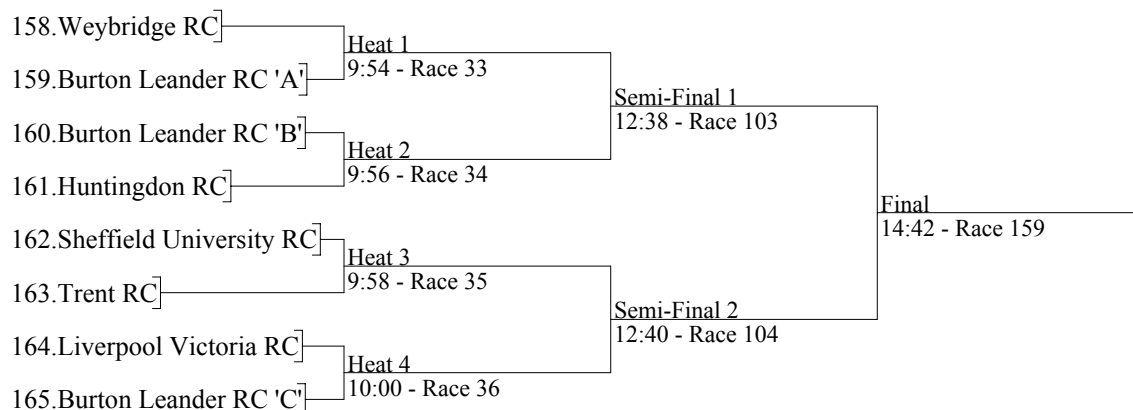

27. Open Senior 2 Double Sculls

Kindly sponsored by
The Armoury