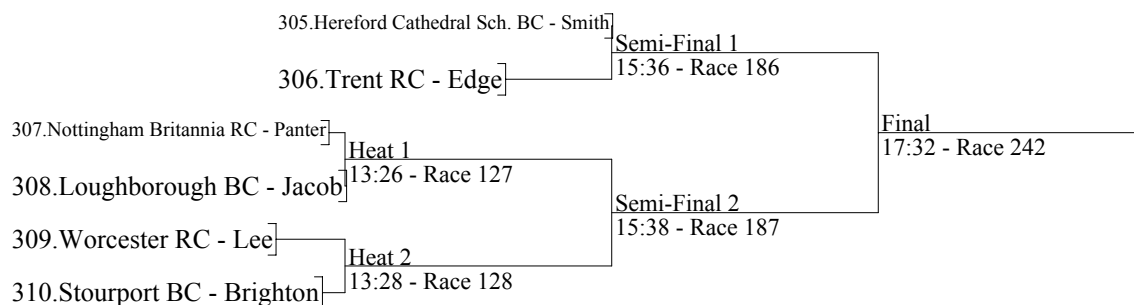

51. Women's Novice Single Sculls

Kindly sponsored by
Taylor Engineering

52. Open Veteran 'D' Single Sculls

Kindly sponsored by
Mr Quirk

53. Open Junior 18 Single Sculls

Kindly sponsored by
Frog Vehicle Rental