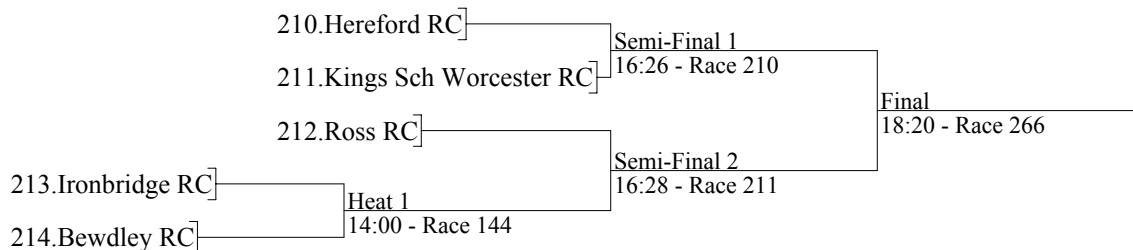

38. Open Junior 16 Double Sculls

Kindly sponsored by
Write Here Ltd