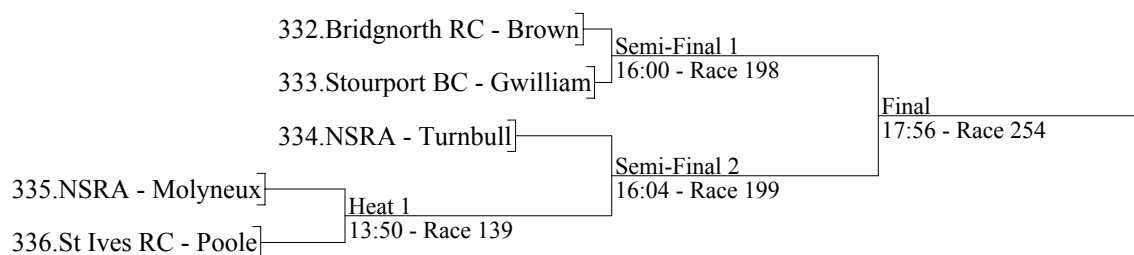

59. Open Junior 15a Single Sculls

Kindly sponsored by
Bidge Coffee