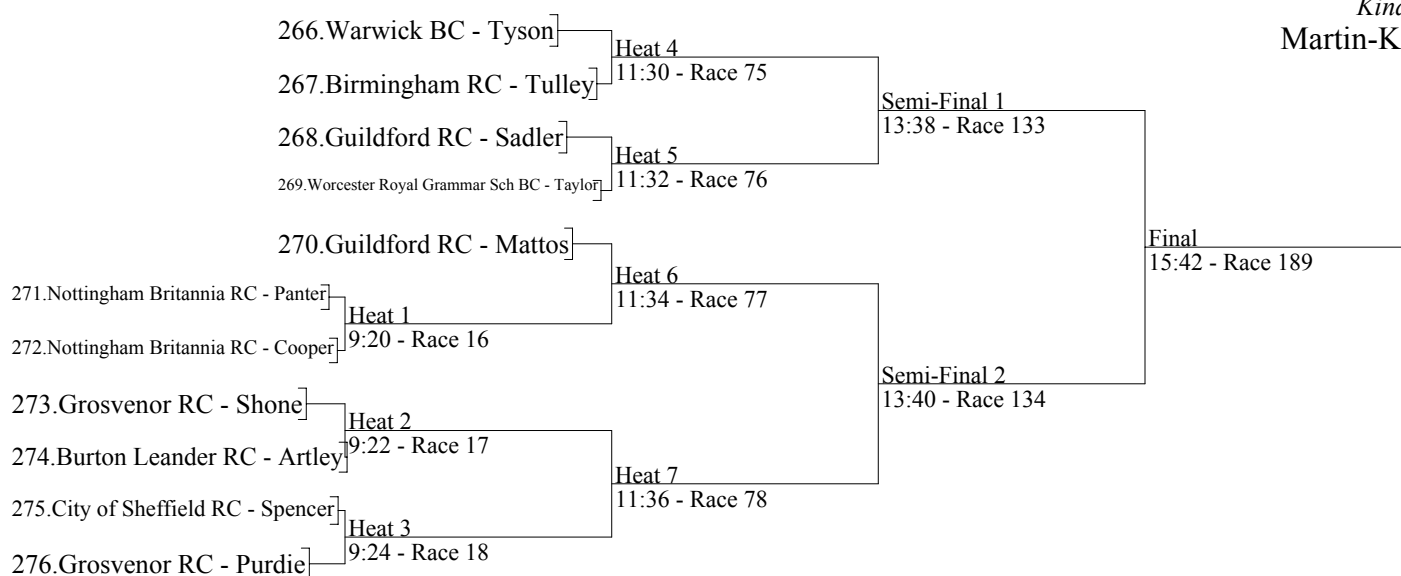

49. Open Novice Single Sculls Div A

Kindly sponsored by
Martin-Kaye Solicitors