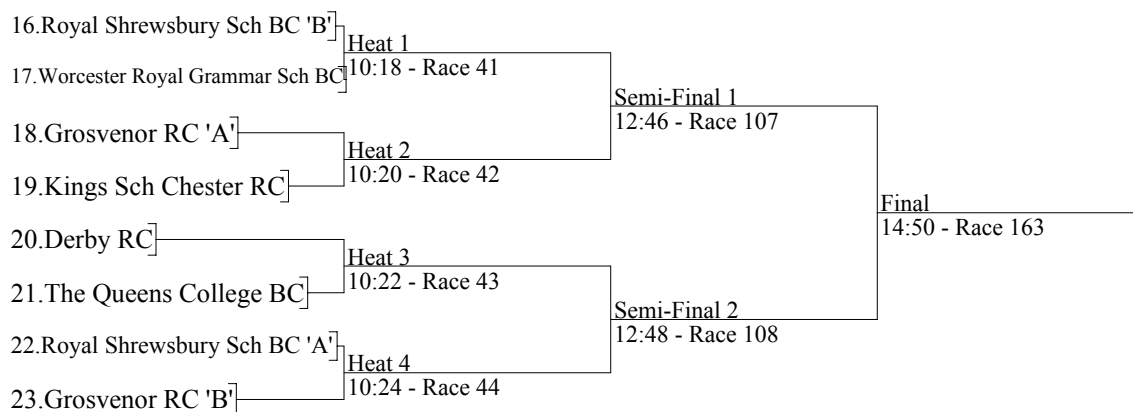

5. Open Senior 4 Eights

Kindly sponsored by
Tilney Investments