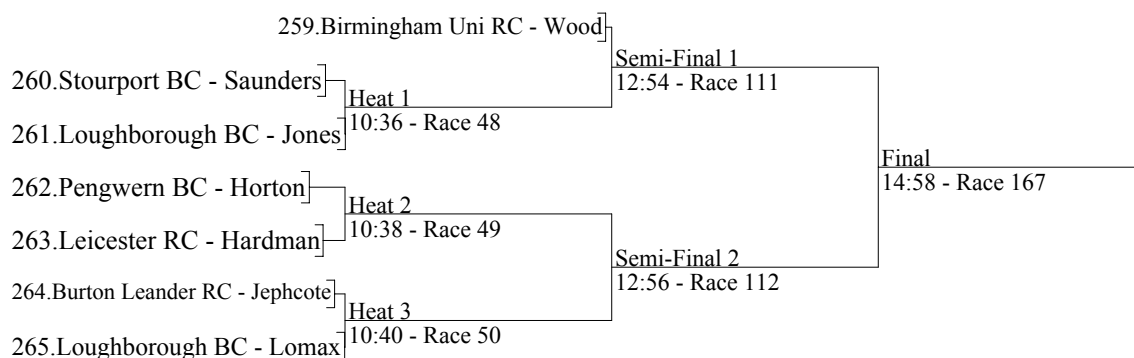

48. Women's Senior 4 Single Sculls

Kindly sponsored by
ESI