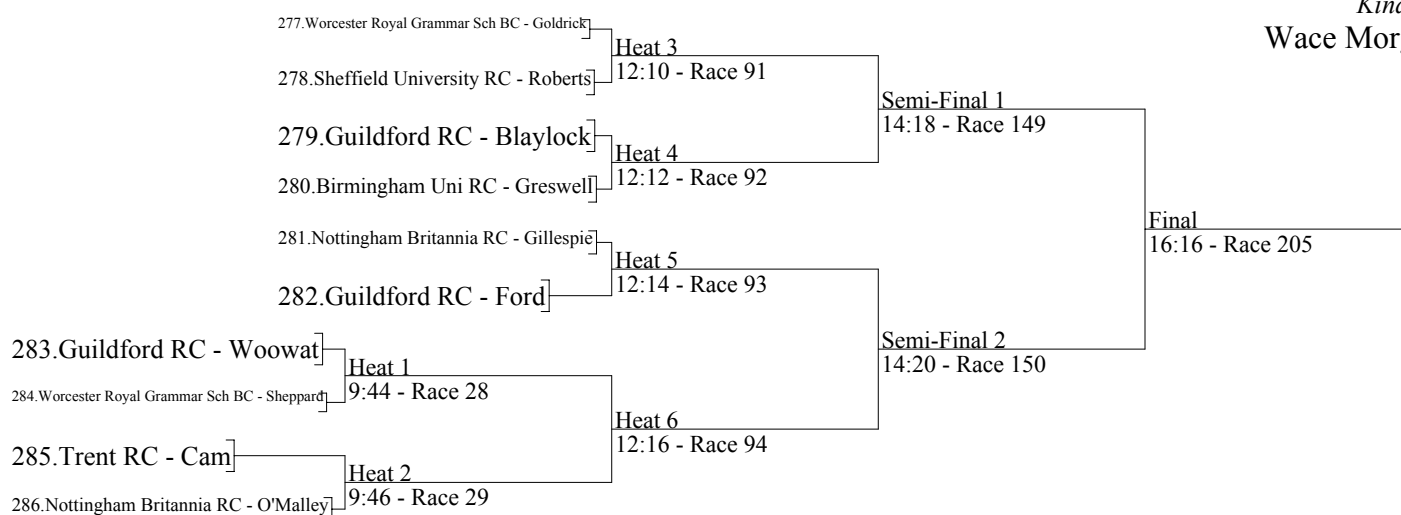

48. Women's Senior 4 Single Sculls

Kindly sponsored by
ESI

49. Open Novice Single Sculls Div A

Kindly sponsored by
Martin-Kaye Solicitors

50. Open Novice Single Sculls Div B

Kindly sponsored by
Wace Morgan Solicitors