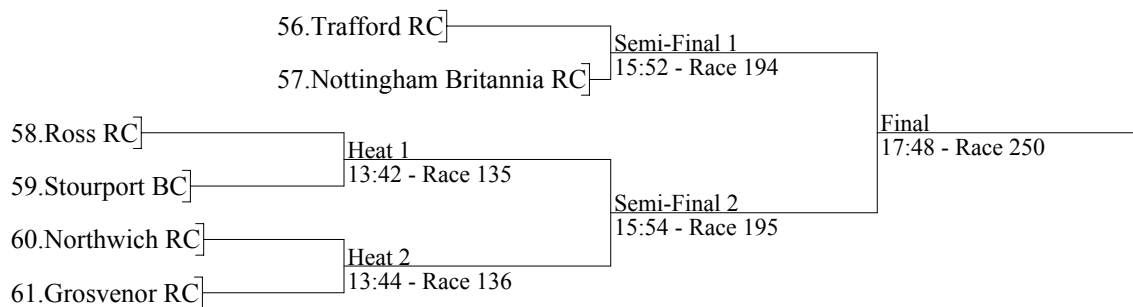

14. Women's Senior 2 Coxed Fours

Kindly sponsored by
Coach & Horses