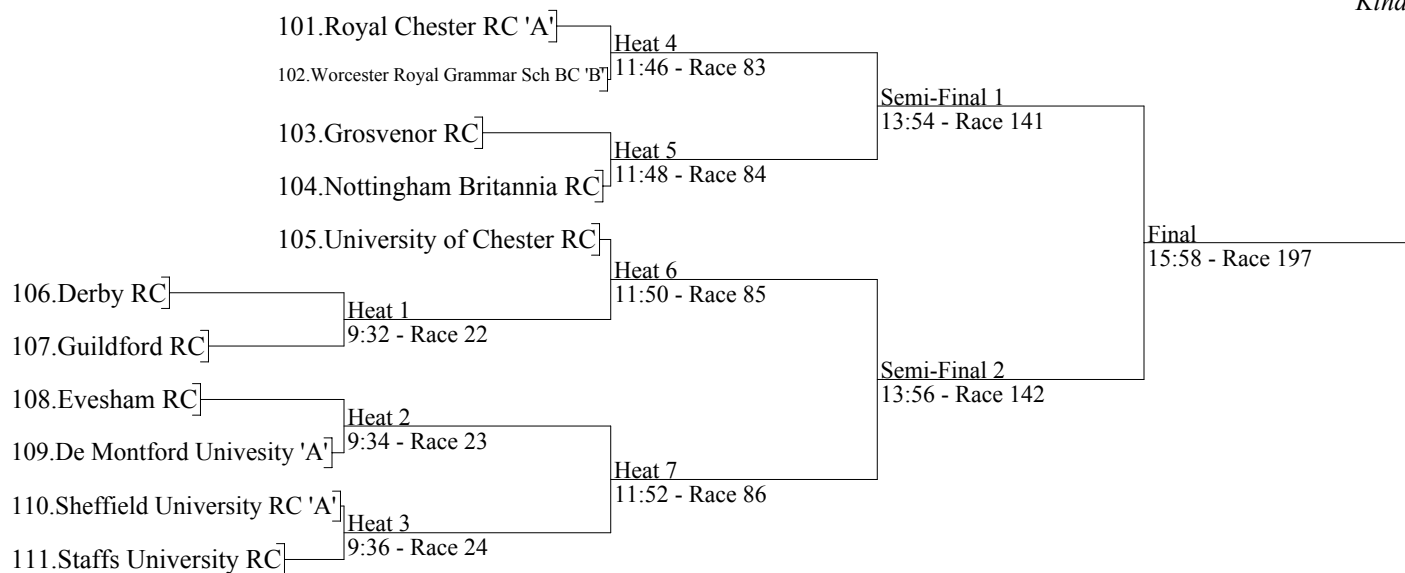

19. Open Novice Coxed Fours Div A

Kindly sponsored by
Caterpillar