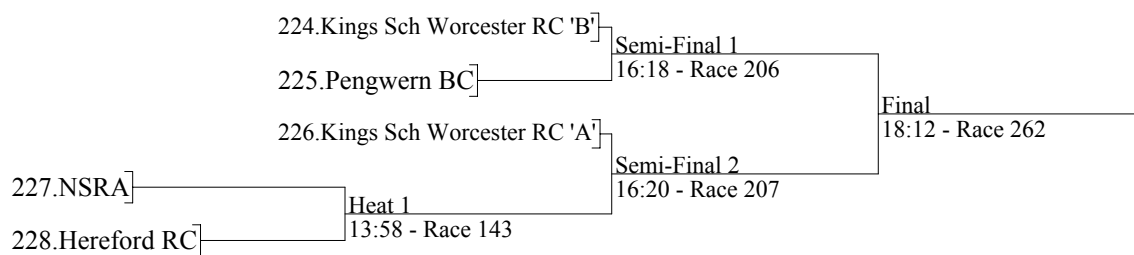

Kindly sponsored by
Oberon

41. Women's Junior 15a Double Sculls

Kindly sponsored by
Salopian Sports

42. Open Junior 15b Double Sculls

Kindly sponsored by
Miller Evans

43. Open Senior 1 Single Sculls

Kindly sponsored by
Dave Mellor cycles