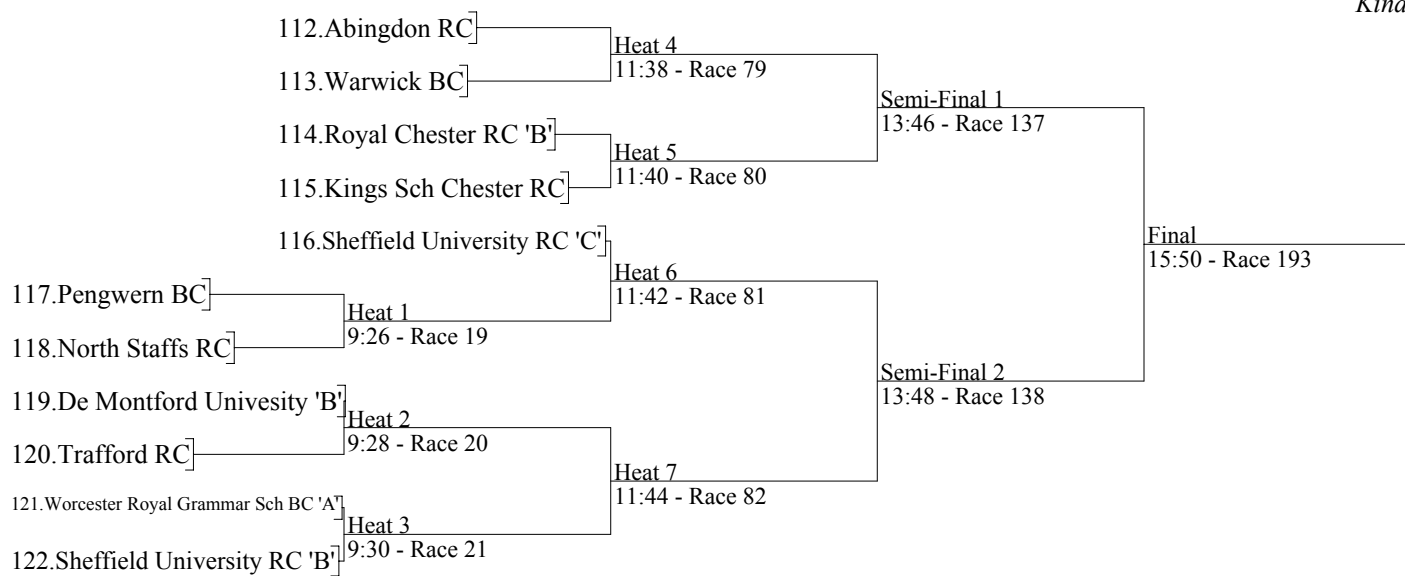

20. Open Novice Coxed Fours Div B

Kindly sponsored by
Caterpillar